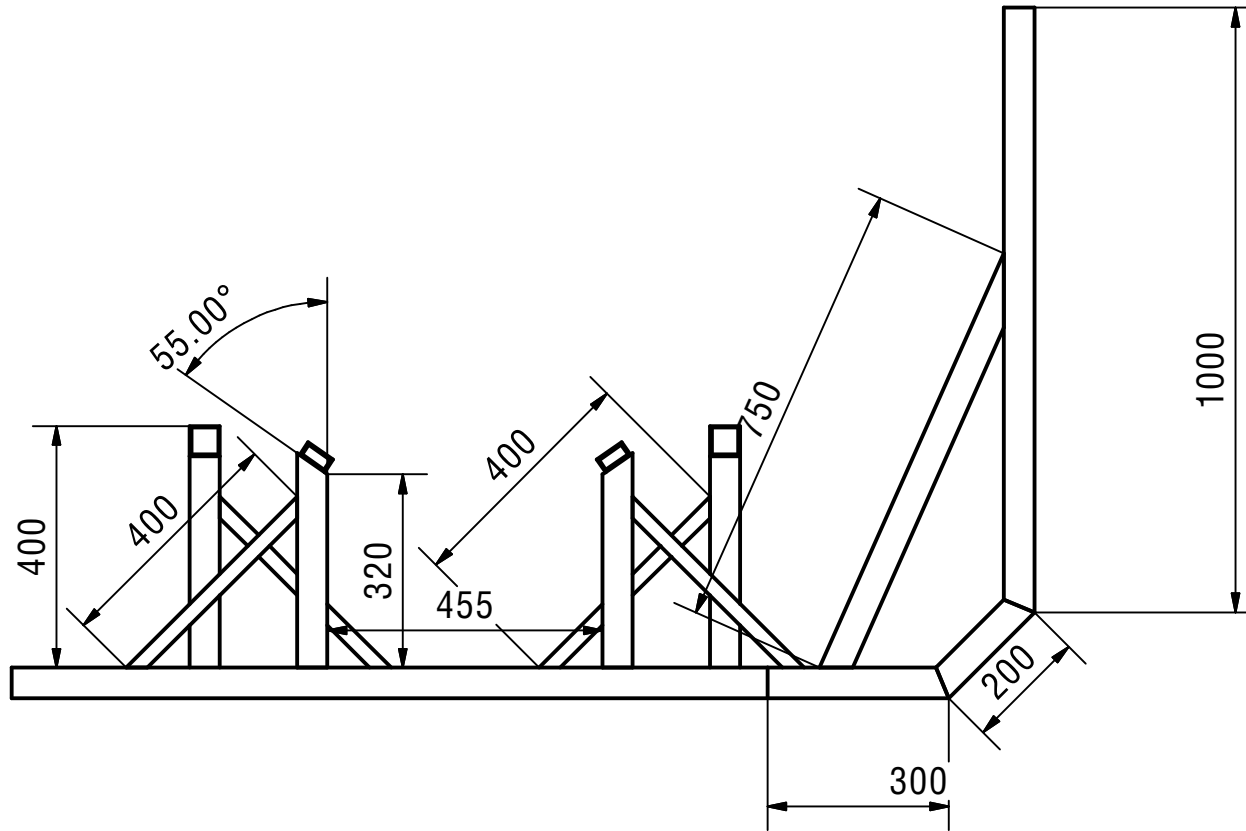

Designed by Bruce Blundell	Checked by	Approved by	Date	Date 11/23/2007	
			Alfa Romeo 105 Chassis Stand		
			Alfa Stand	Edition	Sheet 1 / 3

Designed by	Checked by	Approved by	Date	Date	
Bruce Blundell				11/23/2007	
			Alfa Romeo 105 Chassis Stand		
			Alfa Stand	Edition	Sheet
					2 / 3

Designed by Bruce Blundell	Checked by	Approved by	Date	Date 11/23/2007	
			Alfa Romeo 105 Chassis Stand		
			Alfa Stand	Edition	Sheet 3 / 3