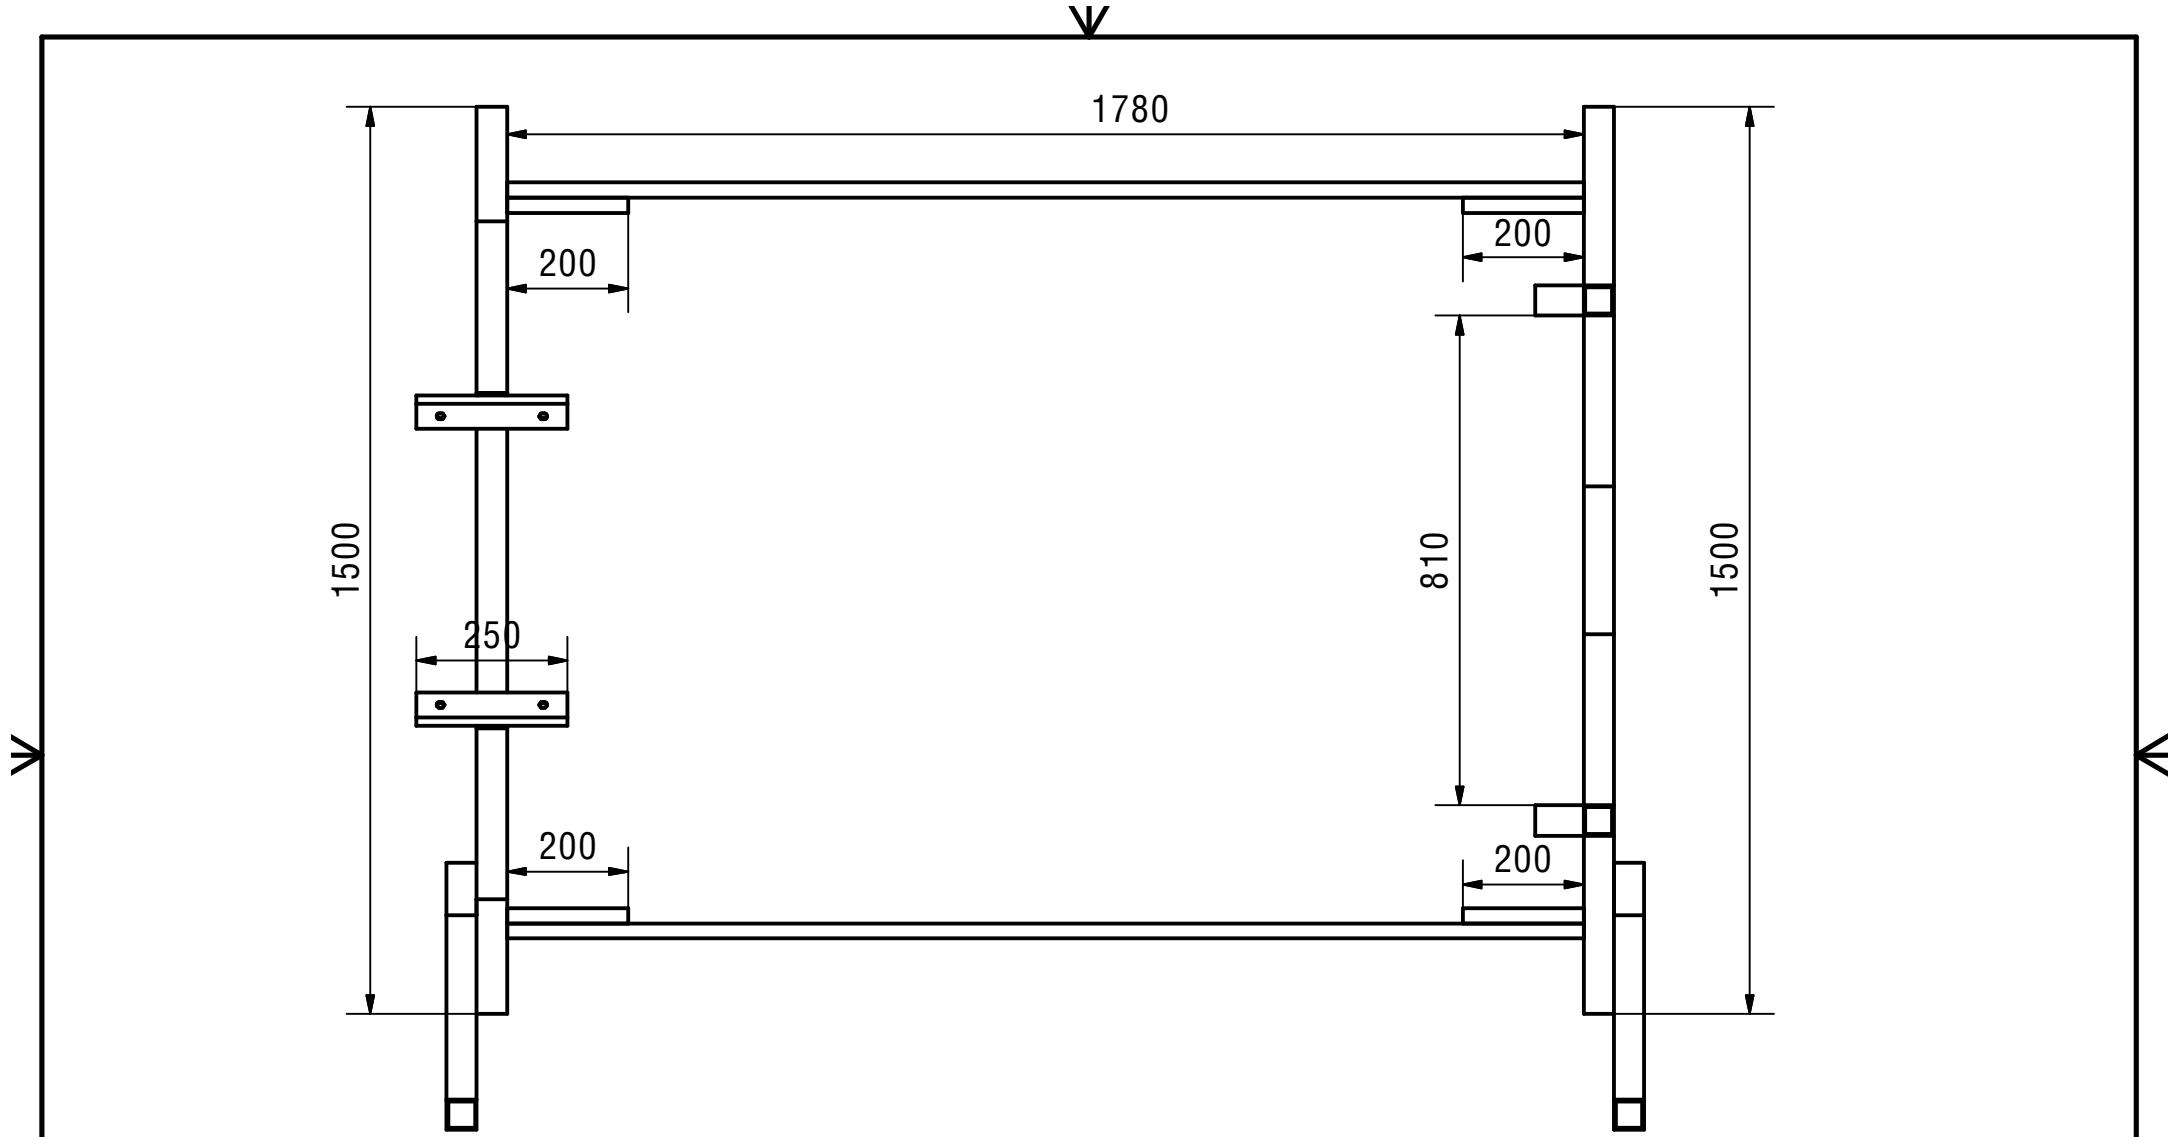

Designed by Bruce Blundell	Checked by	Approved by	Date	Date 11/23/2007	
			Alfa Romeo 105 Chassis Stand		
			Alfa Stand	Edition	Sheet 1 / 3

Designed by	Checked by	Approved by	Date	Date	
Bruce Blundell				11/23/2007	
			Alfa Romeo 105 Chassis Stand		
			Alfa Stand	Edition	Sheet
					2 / 3

Designed by Bruce Blundell	Checked by	Approved by	Date	Date 11/23/2007	
			Alfa Romeo 105 Chassis Stand		
			Alfa Stand	Edition	Sheet 3 / 3